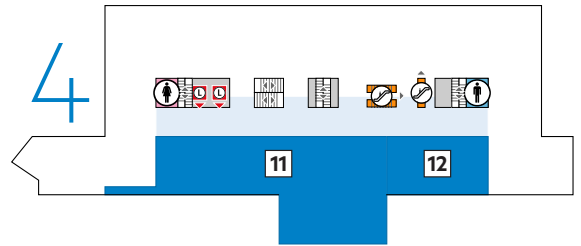

QUEENSLAND MUSEUM

QUEENSLAND MUSEUM FLOOR PLAN

- 11. Wild State Gallery
- 12. Discovery Centre **OPENS 9 MARCH 2019**
- Toilets

- 10. NASA – A Human Adventure **OPENS 15 MARCH 2019**

- 5. Ticket desk
- 6. Theatre (disabled access on level 1.5)
- 7. Lost Creatures
- 8. Big Creatures
- 9. Exhibition **OPENING SOON**

- Cloakroom
- Shop
- Cafe
- Parents room
- Toilets

- 3. SparkLab, Sciencentre
- 4. Anzac Legacy Gallery
- Toilets

- 1. ENERGEX Playasaurus Place
- 2. Jurassic Joe
- Toilets
- Parents room
- Information desk
- Public telephone