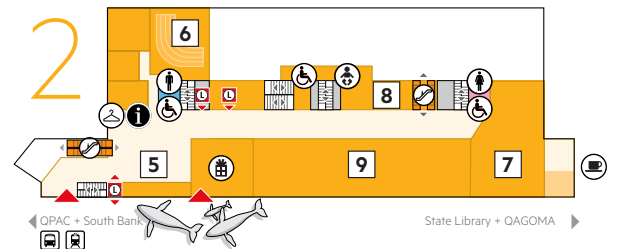

QUEENSLAND MUSEUM

QUEENSLAND MUSEUM FLOOR PLAN

- 11. Wild State Gallery
- 12. Discovery Centre **OPENS 9 MARCH 2019**
- Toilets

- 10. NASA – A Human Adventure **OPENS 15 MARCH 2019**

- 5. Ticket desk
- 6. Theatre (disabled access on level 1.5)
- 7. Lost Creatures
- 8. Big Creatures
- 9. Exhibition **OPENING SOON**

- Cloakroom
- Shop
- Cafe
- Parents room
- Toilets

- 3. SparkLab, Sciencentre
- 4. Anzac Legacy Gallery
- Toilets

- 1. ENERGEX Playasaurus Place
- 2. Jurassic Joe
- Toilets
- Parents room
- Information desk
- Public telephone