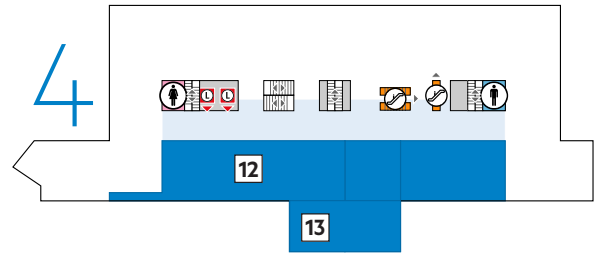

QUEENSLAND MUSEUM

QUEENSLAND MUSEUM FLOOR PLAN

12. Wild State Gallery

Toilets

10. Discovery Centre

11. Hadron Collider (temporary exhibition)

Exhibition Shop

4. Ticket desk

5. Theatre (disabled access on level 1.5)

6, 7. Parasites: Life Undercover (temporary exhibition)

8. Courage of Ordinary Men

9. Lost Creatures

Cloakroom

Parents room

Shop

Toilets

Cafe

3. Sciencentre / Measure Island

Toilets

1. ENERGEX Playasaurus Place

2. Jurassic Joe

Toilets

Information desk

Parents room