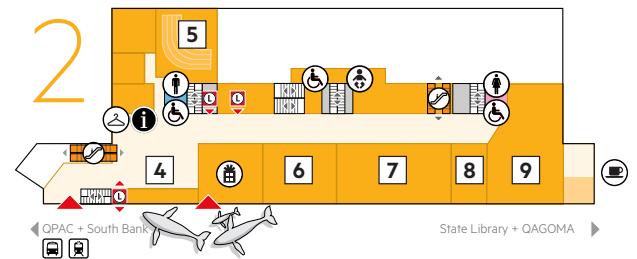

QUEENSLAND MUSEUM

QUEENSLAND MUSEUM FLOOR PLAN

12. Wild State Gallery

Toilets

10. Discovery Centre

11. Hadron Collider (temporary exhibition)

Exhibition Shop

4. Ticket desk

5. Theatre (disabled access on level 1.5)

6, 7. Parasites: Life Undercover (temporary exhibition)

8. Courage of Ordinary Men

9. Lost Creatures

Cloakroom

Parents room

Shop

Toilets

Cafe

3. Sciencentre / Measure Island

Toilets

1. ENERGEX Playasaurus Place

2. Jurassic Joe

Toilets

Information desk

Parents room