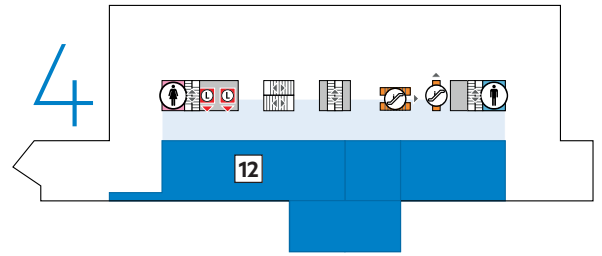

QUEENSLAND MUSEUM

QUEENSLAND MUSEUM FLOOR PLAN

12. Wild State Gallery

Toilets

10. Discovery Centre

11. Hadron Collider (temporary exhibition)

Exhibition Shop

4. Ticket desk

5. Theatre (disabled access on level 1.5)

6, 7. Otherworlds: Visions of Our Solar System (temporary exhibition)

9. Lost Creatures

Cloakroom

Parents room

Shop

Toilets

Cafe

3. Sciencentre / Mathamazing from 1 April 2017

Toilets

1. ENERGEX Playasaurus Place

2 Jurassic Joe

Toilets

Information desk

Parents room

Public telephone