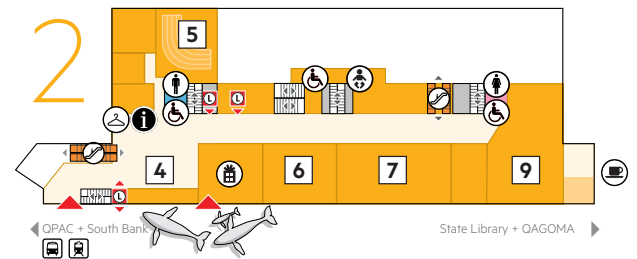

QUEENSLAND MUSEUM

QUEENSLAND MUSEUM FLOOR PLAN

12. Wild State Gallery

Toilets

10. Discovery Centre

11. Hadron Collider (temporary exhibition)

Exhibition Shop

4. Ticket desk

5. Theatre (disabled access on level 1.5)

6, 7. Otherworlds: Visions of Our Solar System (temporary exhibition)

9. Lost Creatures

Cloakroom

Parents room

Shop

Toilets

Cafe

3. Sciencentre / Mathamazing from 1 April 2017

Toilets

1. ENERGEX Playasaurus Place

2 Jurassic Joe

Toilets

Information desk

Parents room

Public telephone